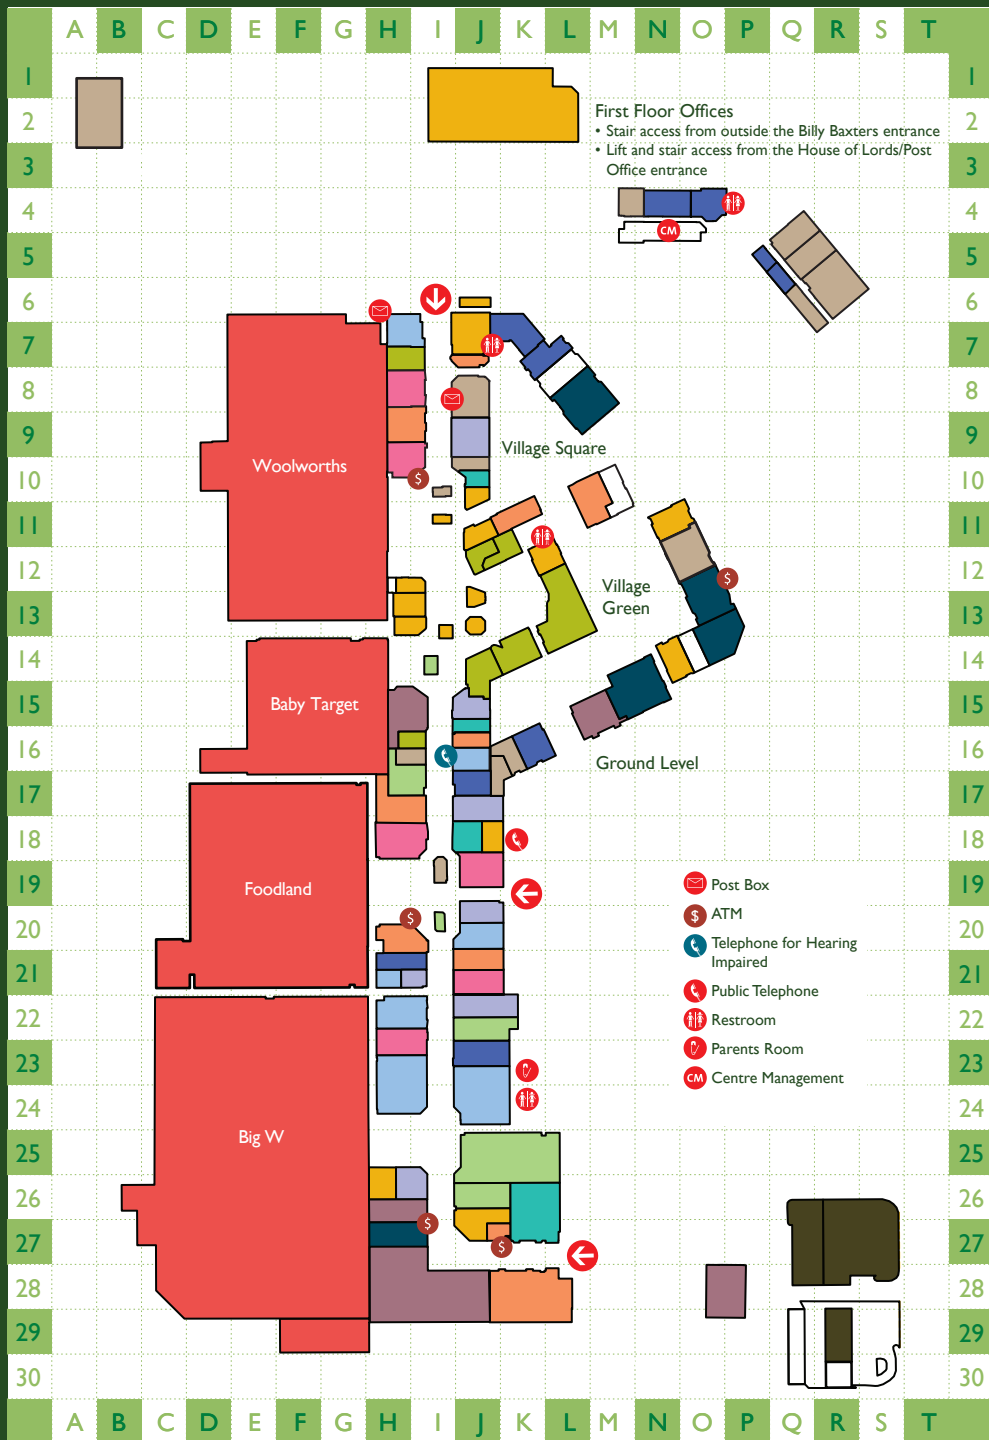

Big W

Monday to Wednesday	8.30am - 7.00pm
Thursday	8.30am - 9.00pm
Friday	8.30am - 7.00pm
Saturday	8.30am - 5.00pm
Sunday	11.00am - 5.00pm

Baby Target

Monday to Wednesday	8.30am - 7.00pm
Thursday	8.30am - 9.00pm
Friday	8.30am - 7.00pm
Saturday	8.30am - 5.00pm
Sunday	11.00am - 5.00pm

Directory

golden grove village
SHOPPING CENTRE

Shopping... just the way you like it!

REF	PHONE
MAJOR STORES	
F15	Baby Target 8282 6800
	Pixifoto 8289 4830
F25	Big W 8251 6411
F19	Foodland 8288 5000
F10	Woolworths 8289 3277
LADIES FASHION	
H22	Bras n Things 8251 6487
J19	Millers 8288 7090
H8	Noni B 8251 2995
H10	Rockmans 8289 3388
H18	Sussan 8251 6189
J21	Suzanne Grae 8288 7067
MEN'S & MIXED FASHION	
H7	Ed Harry 8289 3489
J20	Jeans West 8288 7742
H22	Liquidcore 8251 3285
H24	Offshore Surf 8289 4933
J24	Sportspower 8251 3908
J16	The Jeans Factory 8251 1181
FASHION ACCESSORIES & FOOTWEAR	
J9	Betts 0400 770 280
H21	Diva 0433 373 293
J22	Payless Shoes 8251 7691
J15	Prouds 8251 6210
I26	Shiels 8289 3222
J17	Spendless Shoes 8288 7100
J20	Strandbags 8288 7988
HEALTH & BEAUTY	
H9	Exotic Hair & Beauty 8289 3700
J27	Forbici Styles 8251 1300
H20	Gauci Hair & Beauty 8251 4999
L10	Healthy Inspirations 8251 6844
J16	Healthy Life 8289 3633
J7	House of Lords 8288 8000
K28	National Pharmacy 8251 2946
H17	Price Attack 8289 0150
J21	Professional 8289 5079
HOMEWARES & GIFTS	
K26	Fantastic Home & Gifts 8251 1881
J18	Orange Story 8288 8300
J8	Post Office 8289 3788
J10	Smokemart & Gift Box 8289 3509
J15	Village Flowers & Gifts 8289 5000