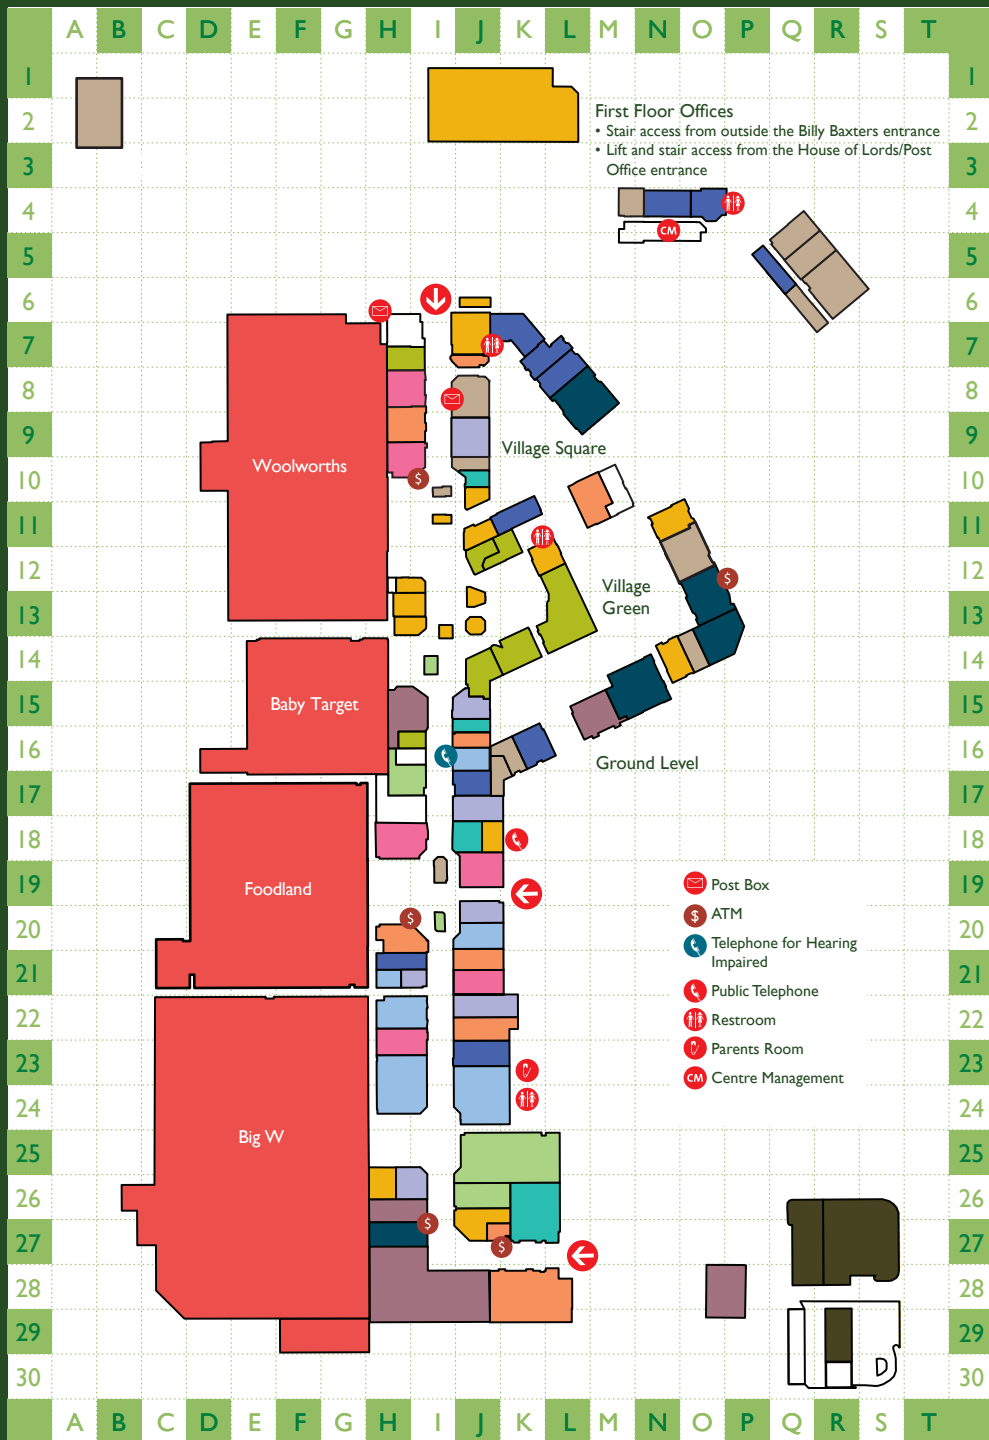

Big W

Monday to Wednesday	8.00am - 7.00pm
Thursday	8.00am - 9.00pm
Friday	8.00am - 7.00pm
Saturday	8.00am - 5.00pm
Sunday	11.00am - 5.00pm

Baby Target

Monday to Wednesday	9.00am - 5.30pm
Thursday	8.30am - 9.00pm
Friday	9.00am - 5.30pm
Saturday	9.00am - 5.00pm
Sunday	11.00am - 5.00pm

golden grove village
SHOPPING CENTRE

Shopping... just the way you like it!

REF PHONE

MAJOR STORES

F15	Baby Target	8282 6800
	Pixifoto	8289 4830
F25	Big W	8251 6411
F19	Foodland	8288 5000
F10	Woolworths	8289 3277

LADIES FASHION

H22	Bras n Things	8251 6487
J19	Millers	8288 7090
H8	Noni B	8251 2995
H10	Rockmans	8289 3388
H18	Sussan	8251 6189
J21	Suzanne Grae	8288 7067

MEN'S & MIXED FASHION

J20	Jeans West	8288 7742
H22	Liquidcore	8251 3285
H24	Offshore Surf	8289 4933
J24	Sportspower	8251 3908
J16	The Jeans Factory	8251 1181